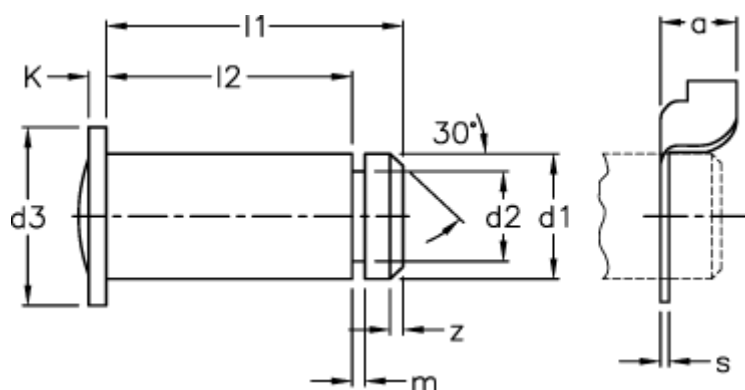

Data Sheet

Article number: 1405518F

Description: KLEE Bolt BEN 18x42x36,5
Oiled, incl. KL-retainer

Measures

a	= 7.8	s	= 0.8
d1 h11	= 18	Weight (g)	= 89.5
d2 h11	= 13.0	z	= 1.50
d3	= 25		
K approx.	= 3.5		
l1 js 15	= 42.0		
l2 +0,3	= 36.5		
m +0,1	= 1.35		